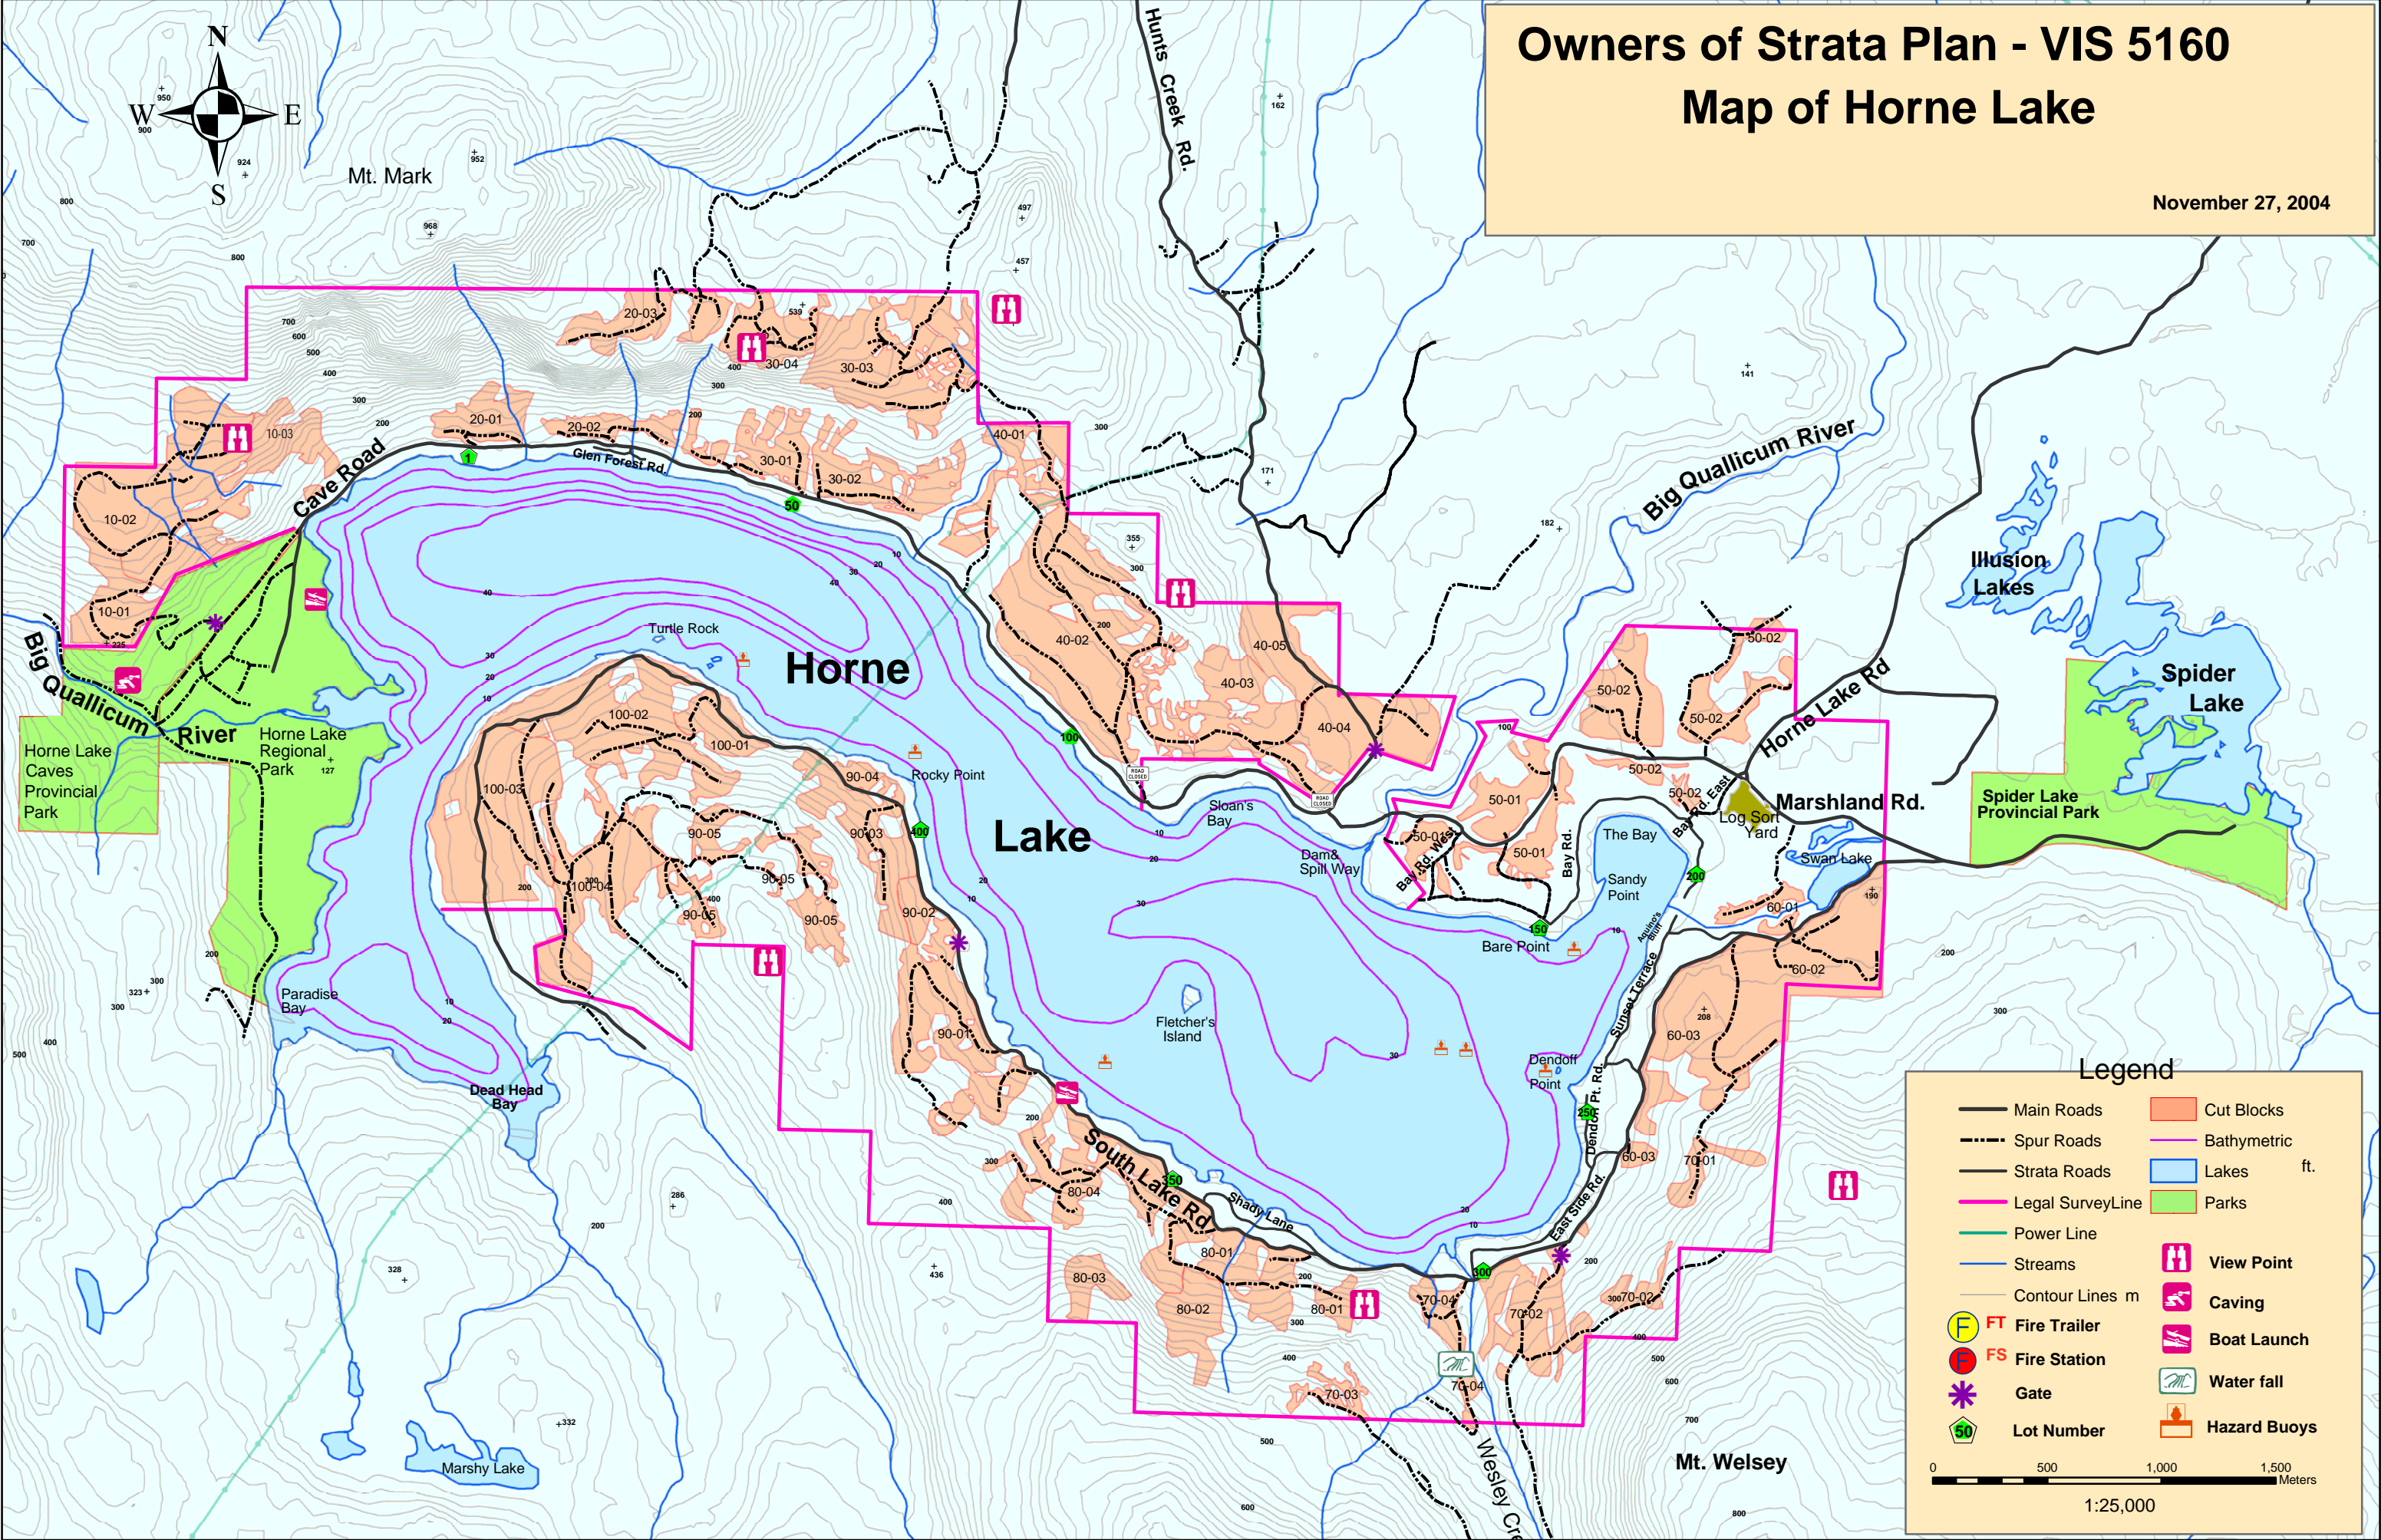

Owners of Strata Plan - VIS 5160

Map of Horne Lake

November 27, 2004

Legend

	Main Roads		Cut Blocks
	Spur Roads		Bathymetric
	Strata Roads		Lakes ft.
	Legal Survey Line		Parks
	Power Line		View Point
	Streams		Caving
	Contour Lines m		Boat Launch
	FT Fire Trailer		Water fall
	FS Fire Station		Hazard Buoys
	Gate		
	Lot Number		

0 500 1,000 1,500 Meters

1:25,000