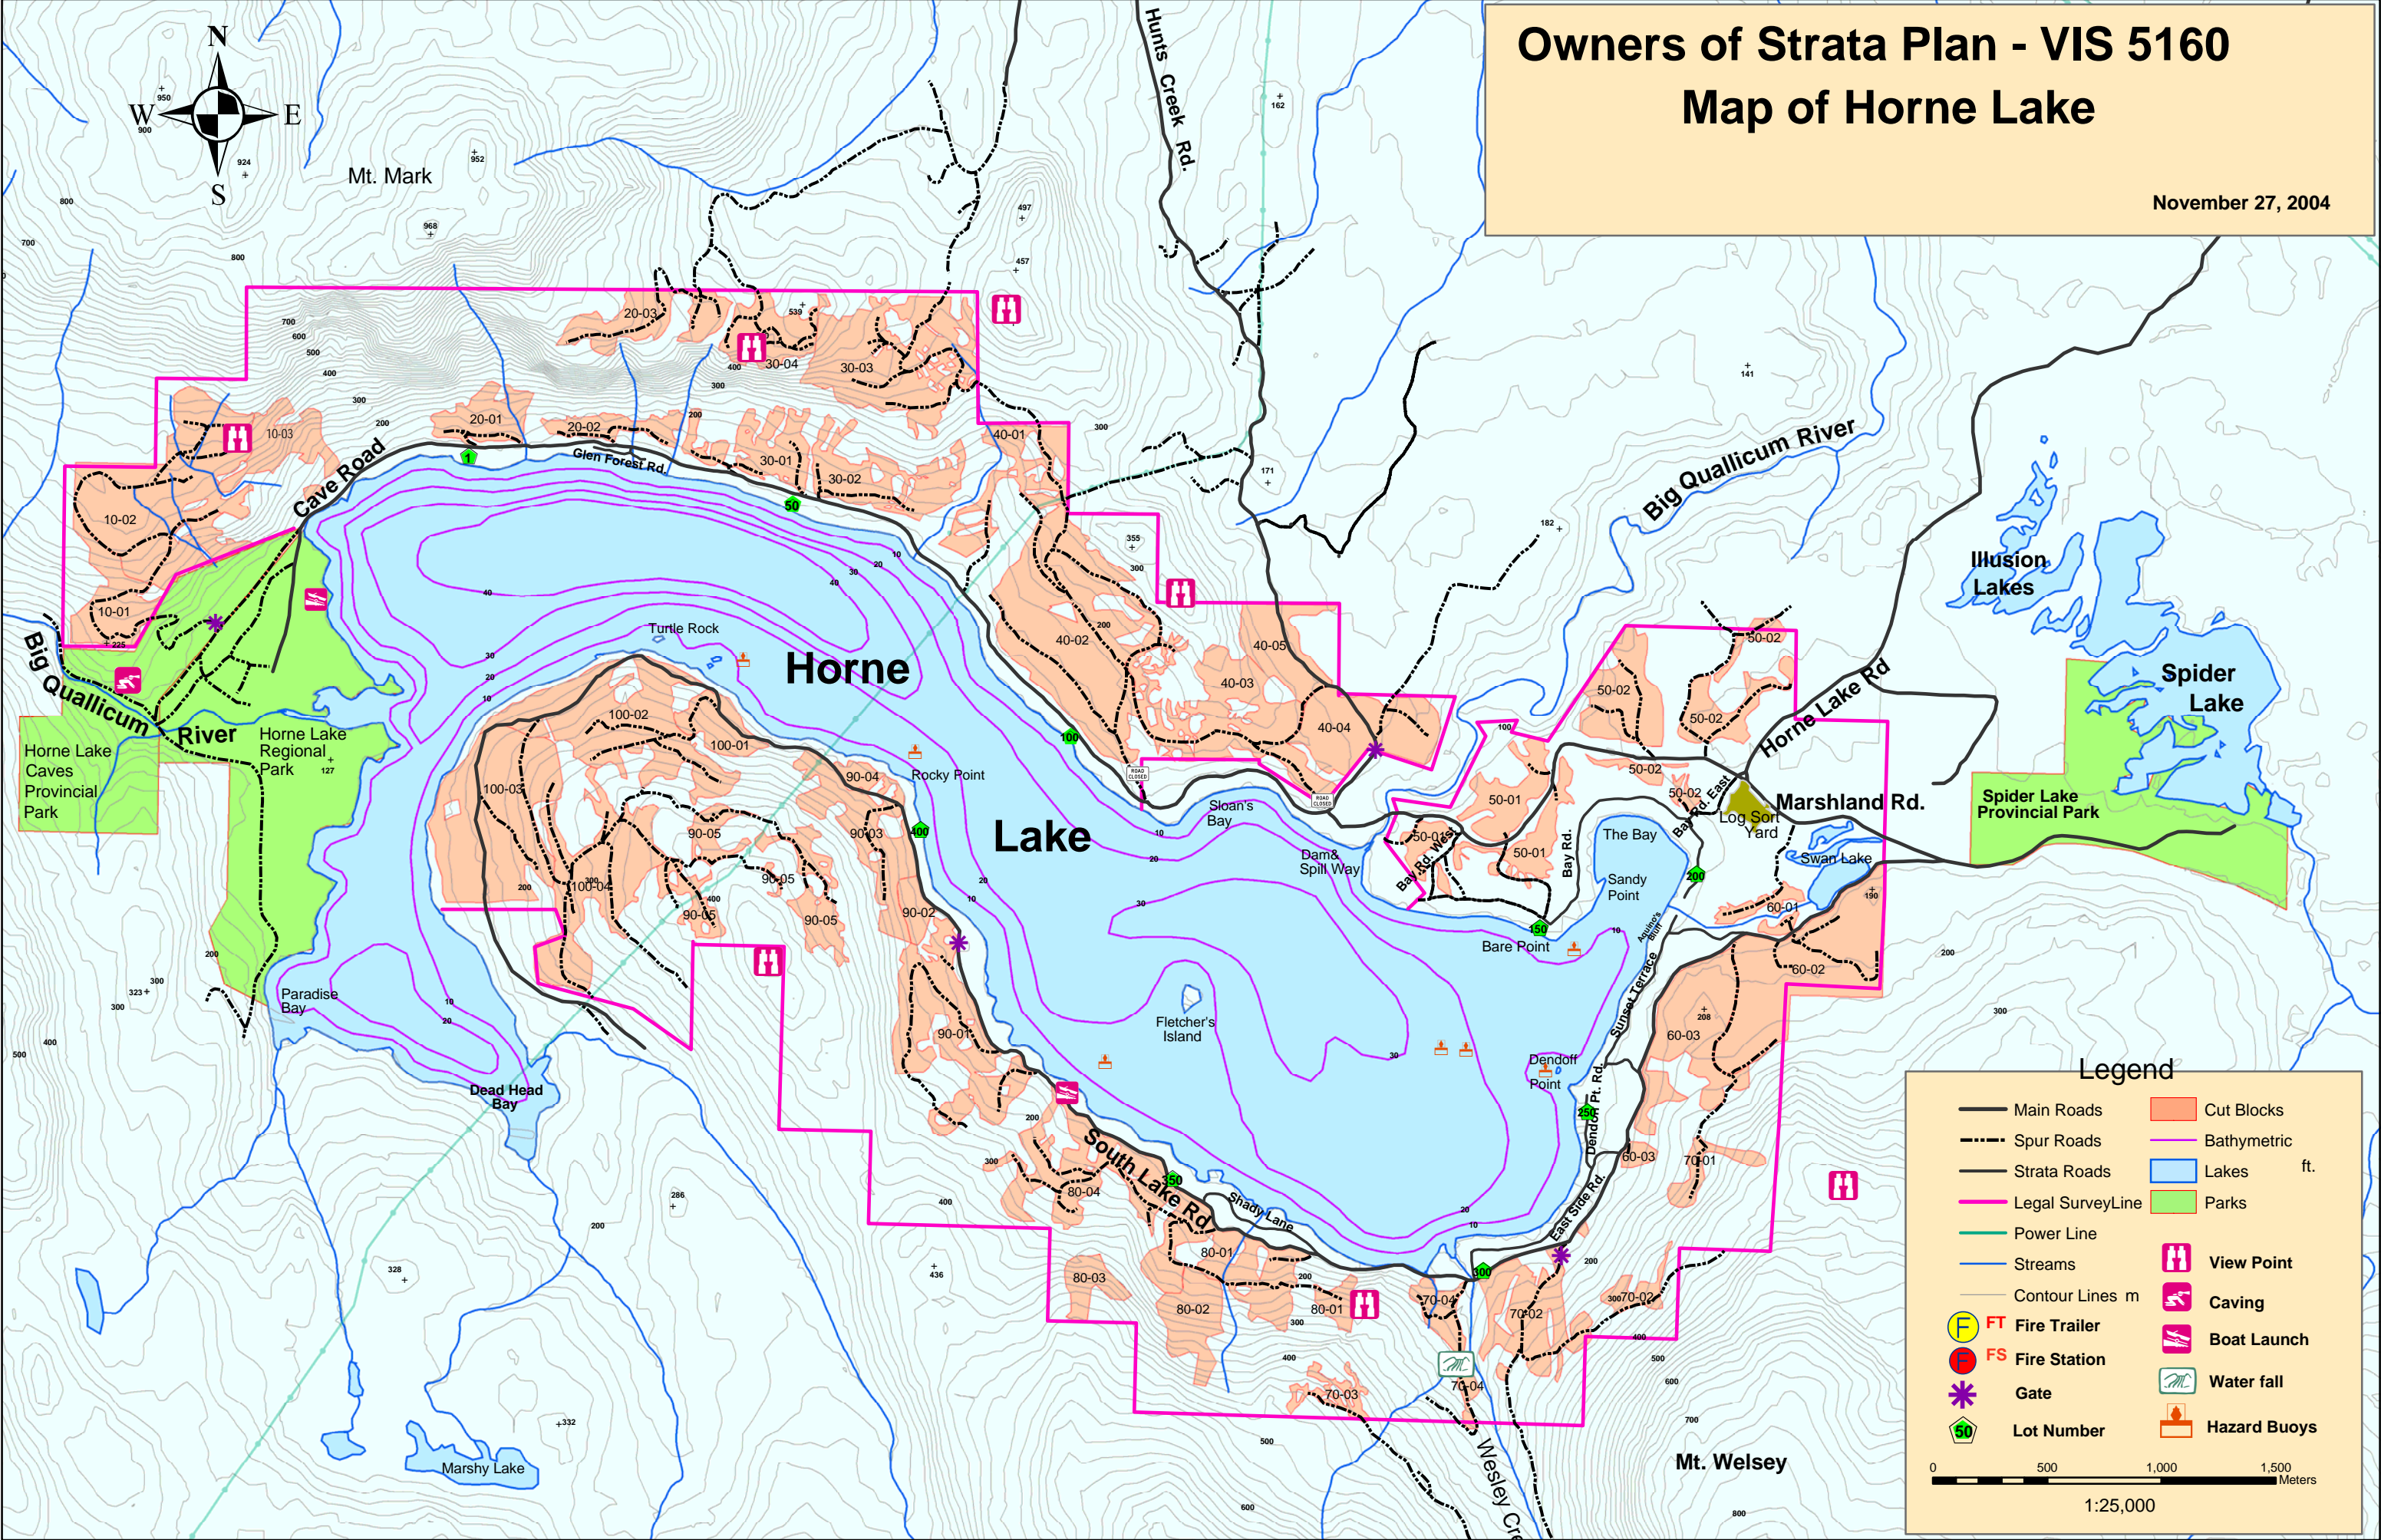

Owners of Strata Plan - VIS 5160

Map of Horne Lake

November 27, 2004

Legend

Main Roads	Cut Blocks
Spur Roads	Bathymetric
Strata Roads	Lakes ft.
Legal Survey Line	Parks
Power Line	View Point
Streams	Caving
Contour Lines m	Boat Launch
FT Fire Trailer	Water fall
FS Fire Station	Hazard Buoys
Gate	
Lot Number	

0 500 1,000 1,500 Meters

1:25,000